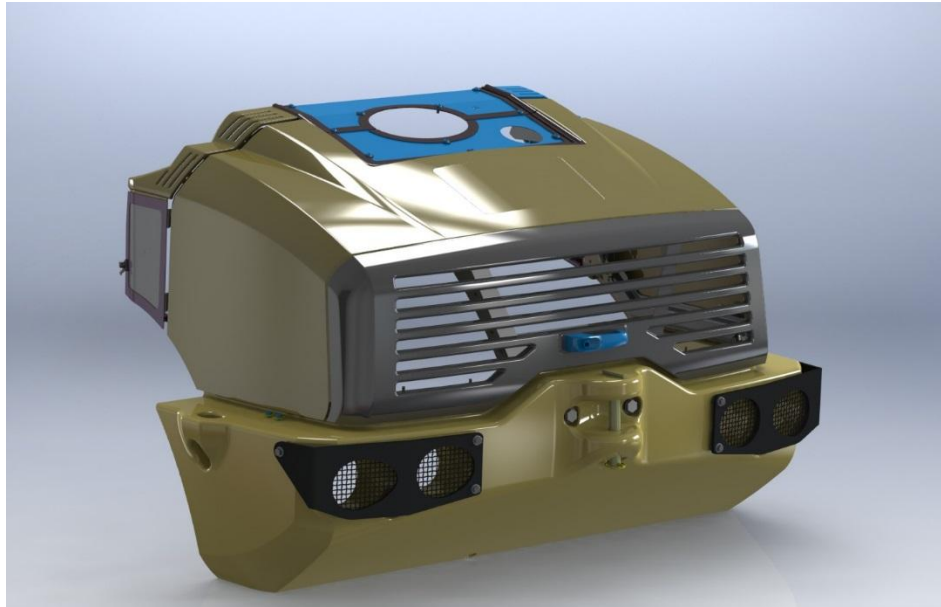

Fender / Under Cab Sealing Kit

CWL Kits

Cab Door Screens Kit

CWL Kits

Front Window Guard Kit

CWL Kits

Lamp Cover Guard Kit

CWL Kits

Lower Cab Windows Debris Guards

CWL Kits

Rear Hood Guard

CWL Kits

Rear Tail Light Guards

CWL Kits

Rear Window Guard Kit

CWL Kits