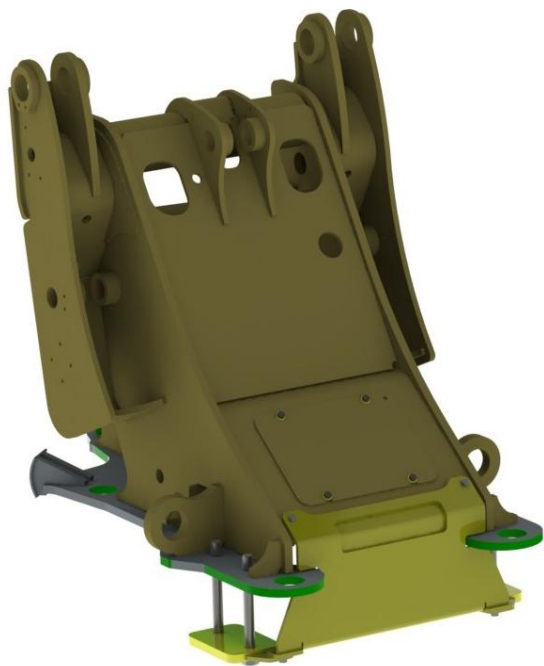

Cat CWL Kits
906-918H-M Series

CWL Kits

Belly Guard Kit

CWL Kits

Brake Debris Guard

CWL Kits

Drive Line Guard

CWL Kits

Fender / Under Cab Sealing Kit

CWL Kits

Cab Door Screens Kit

CWL Kits

Front Window Guard Kit

CWL Kits

Lamp Cover Guard Kit

CWL Kits