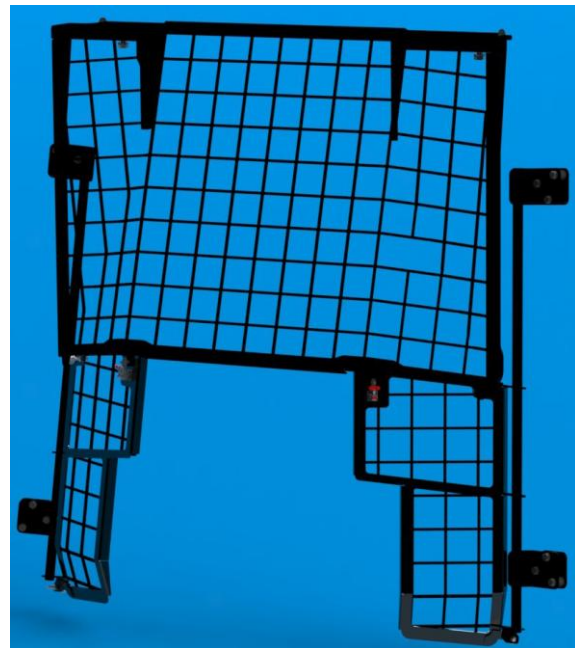

Fender / Under Cab Sealing Kit

CWL Kits

Cab Door Screens Kit

CWL Kits

Front Window Guard Kit

CWL Kits

Lamp Cover Guard Kit

CWL Kits

Lower Cab Windows Debris Guards

CWL Kits

Rear Hood Guard

CWL Kits

Rear Tail Light Guards

CWL Kits

Rear Window Guard Kit

CWL Kits